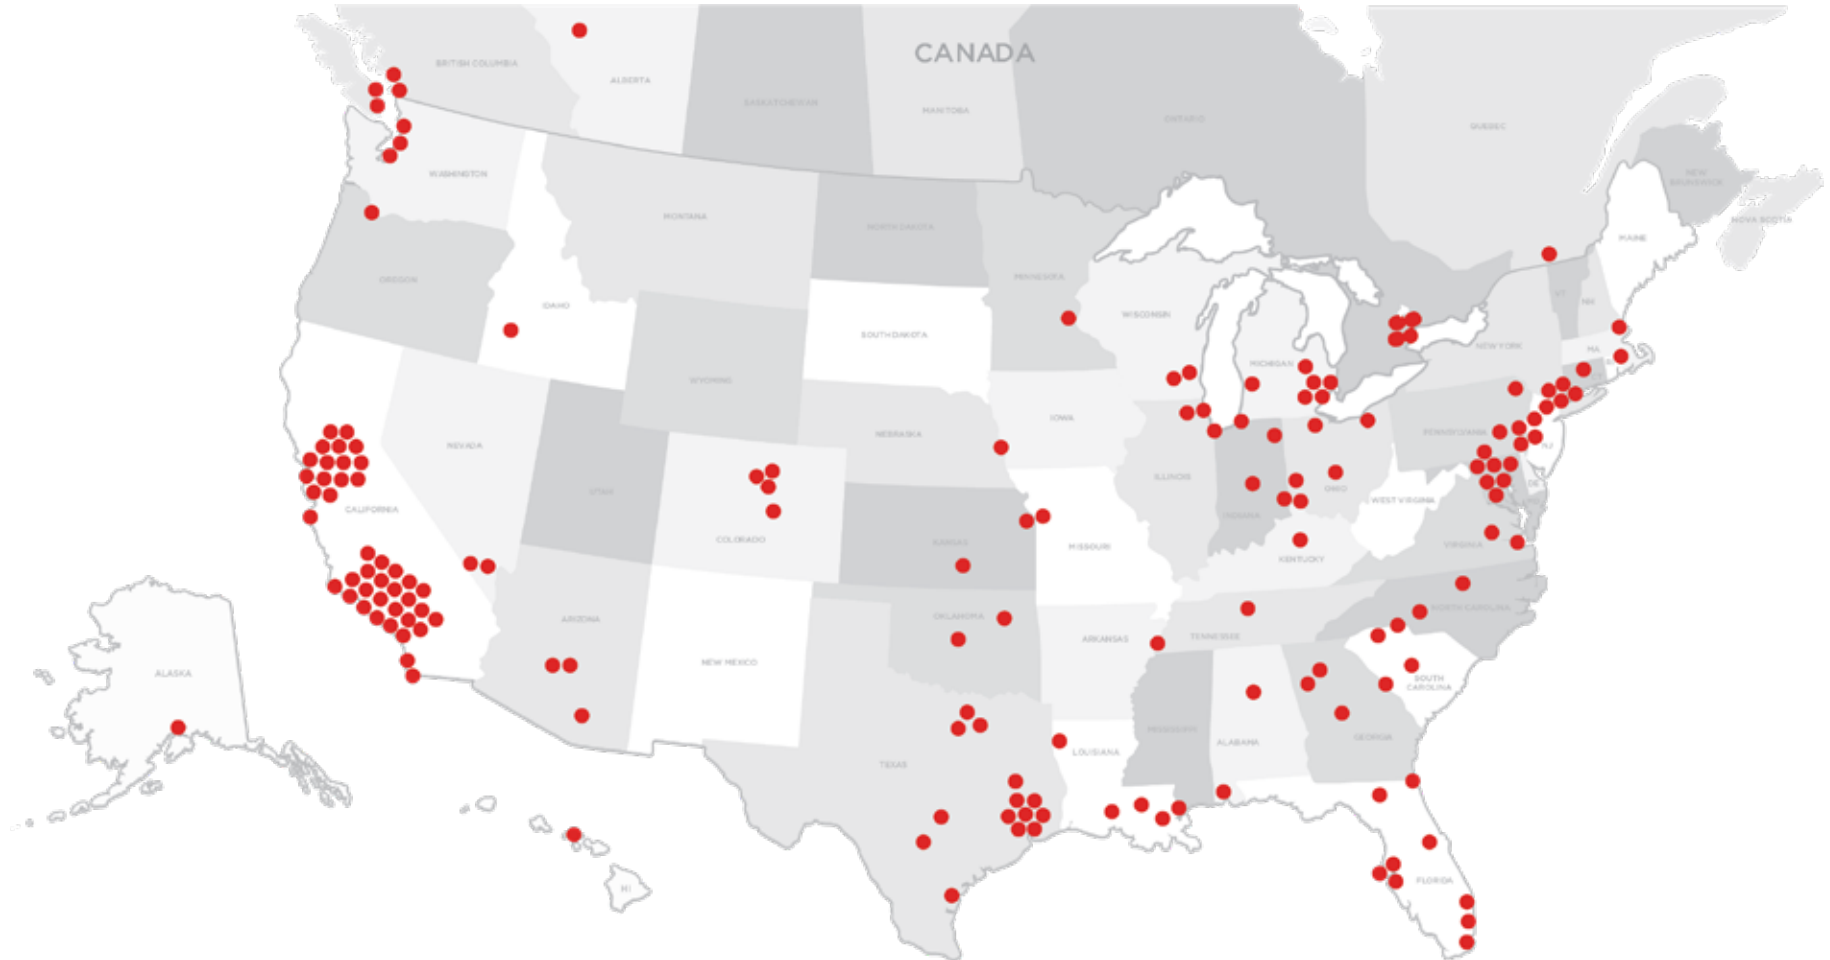

No Mask Required if Vaccinated
#RTW44

Face Masks Required for Unvaccinated
#RTW45

Mask Required if not Fully Vaccinated
#RTW48

Face Masks Optional if Vaccinated
#RTW46

Vaccinated?
#RTW47

Face Mask Required Before Entering
#RTW50

Posters: Indoor (3mil Laminated Paper Encapsulation) or Outdoor/Direct Sunlight (4mm Coroplast) | Sizes: 11"x17", 18"x24", 24"x36", 30"x40"

Posters

<p>ATTENTION</p> <p>Knock before entering so that I can mask up!</p> 	<p>ATTENTION</p> <p>NO ENTRY WITHOUT FACE MASK</p> 	<p>Welcome Back!</p> <p>Please continue to practice social distancing</p> 	<p>WE ARE HIRING</p> <p>Come join our team!</p>	<p>ATTENTION</p> <p>If you have traveled to another country during the previous 10 days, please let us know</p> 	<p>ATTENTION</p> <p>PUT ON FACE MASK BEFORE APPROACHING</p> 	<p>We are stronger together!</p>  <p>Get your vaccine</p>	<p>BEFORE ENTERING:</p> <p>KNOCK Gently WAIT Listen for me to invite you in ENTER Make sure you are wearing your face covering</p>
<p>Knock Before Entering #RTW49</p>	<p>No Entry Without Mask #RTW52</p>	<p>Continue Social Distancing #RTW56</p>	<p>We are Hiring #RTW55</p>	<p>Travel #RTW53</p>	<p>Mask Up Before Approaching #RTW51</p>	<p>Get Your Vaccine #RTW59</p>	<p>Before Entering #RTW58</p>

Miscellaneous

 <p>Clean/Ready to Clean Reversible #RTW61</p>	 <p>Do Not Enter #RTW63</p>	 <p>Clean/Ready to Clean Coaster #RTW64</p>	 <p>Vaccinated Stickers #RTW65</p>
 <p>Please Clean #RTW60</p>	 <p>Keep Area Clean #RTW62</p>		

Closer than you think

With 150+ North American locations, we are committed to helping our customers around the globe during this time.

Don't see what you're looking for? **Explore our full collection of back to site safety graphics [here](#).**