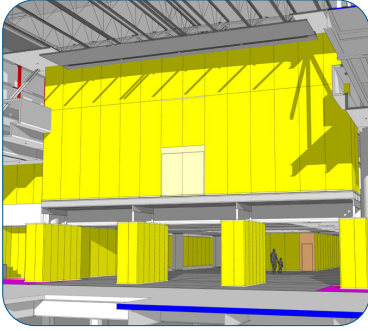

ARCHITECT SOLUTIONS

Include SwiftWall systems in your designs – SwiftWall® BIM objects are now available. Download all the essentials at swiftwall.com/digitalassets.

bimobject®

SketchUp

AUTODESK
Revit

ARC™

ATA
Continuing
Education
Provider

ABOUT SWIFTWALL

Founded in mid-Michigan in 2014, SwiftWall offers temporary walls and construction barriers that provide a simple, quick and sustainable alternative to drywall.

SUSTAINABILITY

SwiftWall is committed to providing greener, safer, sustainable and reusable solutions to transform the temporary wall and construction barrier industry.

SWIFTWALL®

ARC®

riot®
CREATIVE IMAGING

ARC | e-arc.com | riotcolor.com | 833-272-8880

ARC, ARC Document Solutions and the ARC logo are registered trademarks of ARC Document Solutions, LLC in the U.S. and/or other countries.