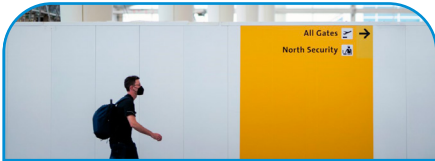

SWIFTWALL® MAX

- Installs 3X faster
- Weather resistant marine aluminum panels
- White powder coated with smooth, glossy finish
- Extremely strong, sturdy and lightweight
- Structurally engineered rated for seismic applications